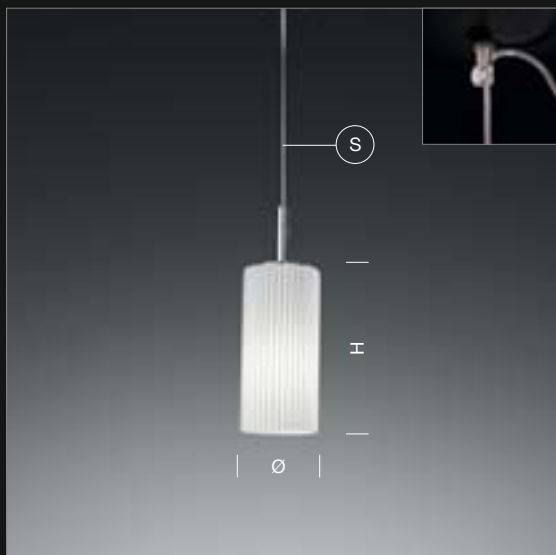

0040

Ø 8 - H 17 cm
S 250 cm
E14 1 x 42W HSGS

Sospensione per composizioni multiple con supporto per cavo elettrico.
Fornita senza rosone.

Hanging light designed for multiple arrangements with support for electric cable. **Supplied without ceiling rose.**

CE IP20