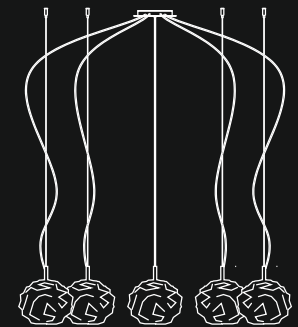

ESEMPIO DI COMPOSIZIONE
MULTIPLA CON ART. 0202.
VEDI DESCRIZIONE TECNICA
PAGINA 111

EXAMPLE SHOWING SOME OF
THE MANY WAYS ART. 0202 CAN
BE ARRANGED. SEE TECHNICAL
DESCRIPTION ON PAGE 111