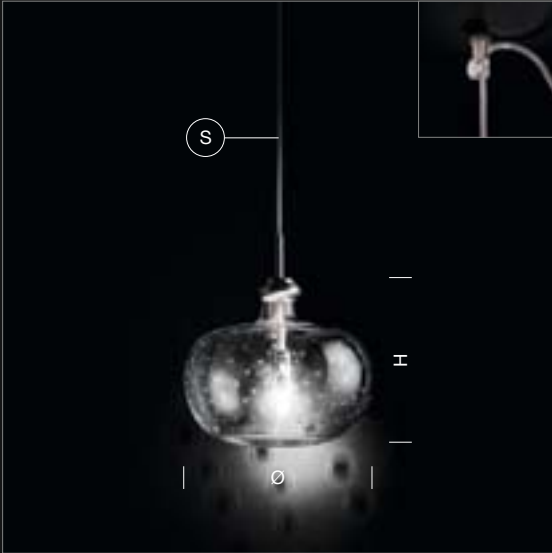

## MULTIPLE ARRANGEMENTS

The multiple ceiling rose allows up to 9 hanging lights to be connected and can be multiplied as desired by using several ceiling roses to create charming, exclusive arrangements. These captivating modular light fittings designed for large spaces and prestigious environments can be freely mixed and matched according to requirements to create a perfect combination between style and functionality.

### KIT 0281

Rosone per composizioni multiple.  
Massimo 9 uscite.  
R Ø 13 cm  
Finitura metallo nichel spazzolato.

Ceiling rose for multiple arrangements.  
Carries maximum 9 lights.  
R Ø 13 cm  
Brushed nickel finish.