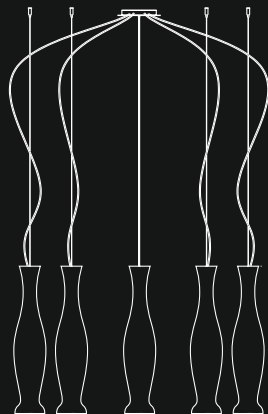

ESEMPIO DI COMPOSIZIONE
MULTIPLA CON ART. 0221.
VEDI DESCRIZIONE TECNICA
PAGINA 153

EXAMPLE SHOWING SOME OF
THE MANY WAYS ART. 0221 CAN
BE ARRANGED. SEE TECHNICAL
DESCRIPTION ON PAGE 153