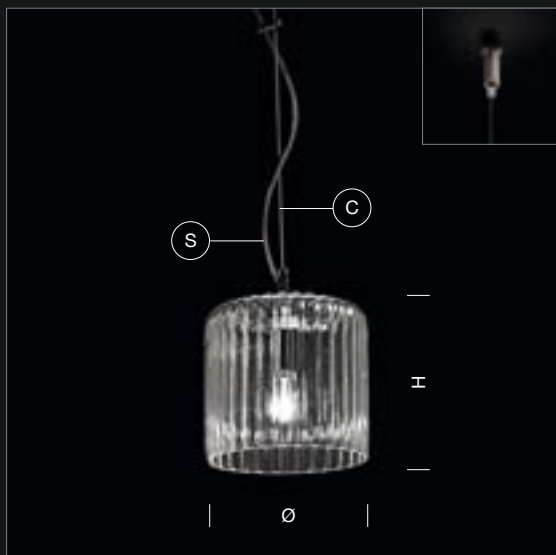

## MULTIPLE ARRANGEMENTS

The multiple ceiling rose allows up to 9 hanging lights to be connected and can be multiplied as desired by using several ceiling roses to create charming, exclusive arrangements. These captivating modular light fittings designed for large spaces and prestigious environments can be freely mixed and matched according to requirements to create a perfect combination between style and functionality.

### KIT 0124

Rosone per composizioni multiple.  
Massimo 9 uscite.  
R Ø 15,5 cm  
Finitura metallo cromo.

Ceiling rose for multiple arrangements.  
Carries maximum 9 lights.  
R Ø 13 cm  
Chrome-plated finish.