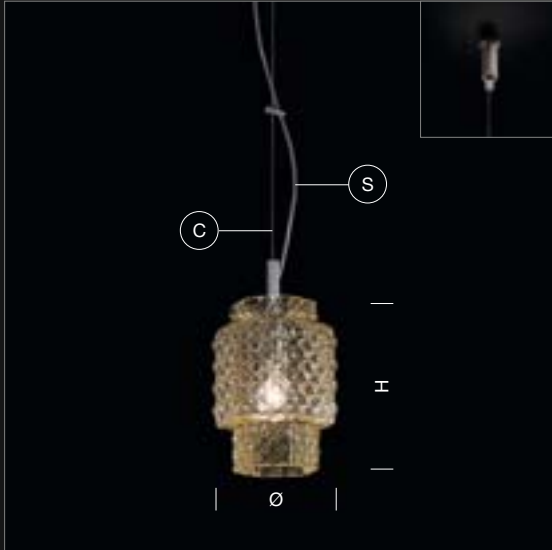

0262

Ø 14 - H 26 cm
C 180 cm
S 250 cm
E14 1 x 42W HSGS

Sospensione per composizioni multiple con supporto per cavo acciaio.
Fornita senza rosone.

Hanging light designed for multiple arrangements with support for steel flex.
Supplied without ceiling rose.

CE IP20