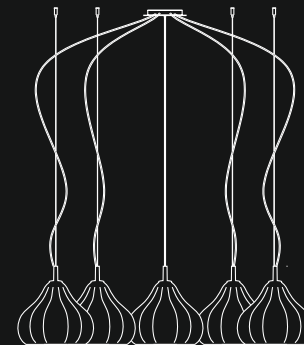

ESEMPIO DI COMPOSIZIONE
MULTIPLA CON ART. 0244.
VEDI DESCRIZIONE TECNICA
PAGINA 171

EXAMPLE SHOWING SOME OF
THE MANY WAYS ART. 0244 CAN
BE ARRANGED. SEE TECHNICAL
DESCRIPTION ON PAGE 171