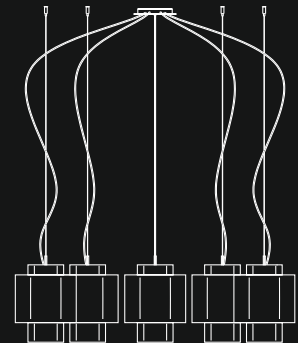

ESEMPIO DI COMPOSIZIONE
MULTIPLA CON ART. 0262.
VEDI DESCRIZIONE TECNICA
PAGINA 79

EXAMPLE SHOWING SOME OF
THE MANY WAYS ART. 0262 CAN
BE ARRANGED. SEE TECHNICAL
DESCRIPTION ON PAGE 79