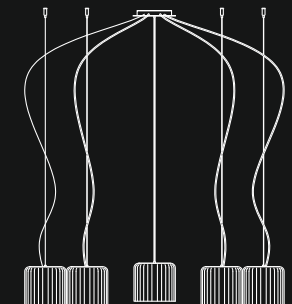

ESEMPIO DI COMPOSIZIONE
MULTIPLA CON ART. 0124. VEDI
DESCRIZIONE TECNICA PAGINA 129

EXAMPLE SHOWING SOME OF
THE MANY WAYS ART. 0124 CAN
BE ARRANGED. SEE TECHNICAL
DESCRIPTION ON PAGE 129