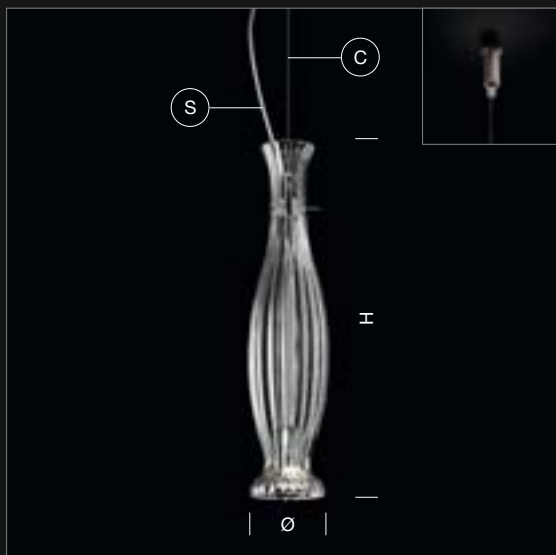

0221

Ø 10 - H 50 cm
C 180 cm
S 250 cm
GU10 1 x 75W

Sospensione per composizioni multiple con supporto per cavo acciaio.

Fornita senza rosone.

Hanging light designed for multiple arrangements with support for steel flex.
Supplied without ceiling rose.

CE IP20