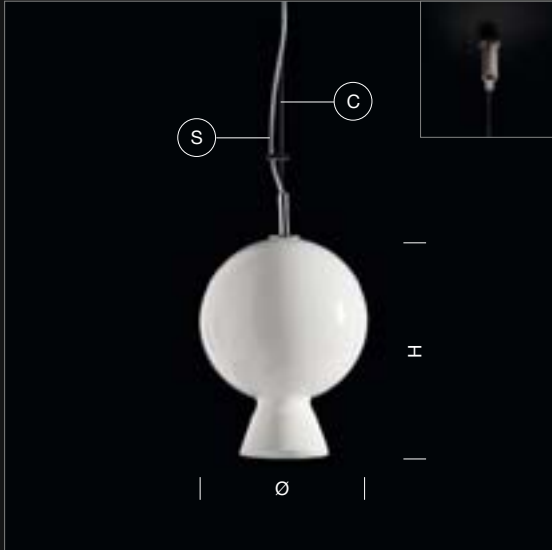

## MULTIPLE ARRANGEMENTS

The multiple ceiling rose allows up to 9 hanging lights to be connected and can be multiplied as desired by using several ceiling roses to create charming, exclusive arrangements. These captivating modular light fittings designed for large spaces and prestigious environments can be freely mixed and matched according to requirements to create a perfect combination between style and functionality.

### KIT 0103

Rosone per composizioni multiple.  
Massimo 9 uscite.  
R Ø 15,5 cm  
Finitura metallo cromo.

Ceiling rose for multiple arrangements.  
Carries maximum 9 lights.  
R Ø 13 cm  
Chrome-plated finish.