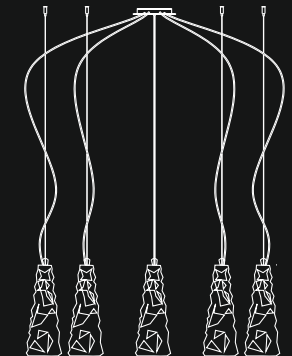

ESEMPIO DI COMPOSIZIONE
MULTIPLA CON ART. 0192. VEDI
DESCRIZIONE TECNICA PAGINA 89

EXAMPLE SHOWING SOME OF
THE MANY WAYS ART. 0192 CAN
BE ARRANGED. SEE TECHNICAL
DESCRIPTION ON PAGE 89