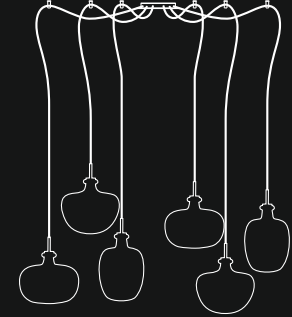

ESEMPIO DI COMPOSIZIONE
MULTIPLA CON ART. 0281 / 0291 /
0301. VEDI DESCRIZIONE TECNICA
PAGINA 41

EXAMPLE SHOWING SOME OF
THE MANY WAYS ART. 0281 / 0291
/ 0301 CAN BE ARRANGED. SEE
TECHNICAL DESCRIPTION ON
PAGE 41