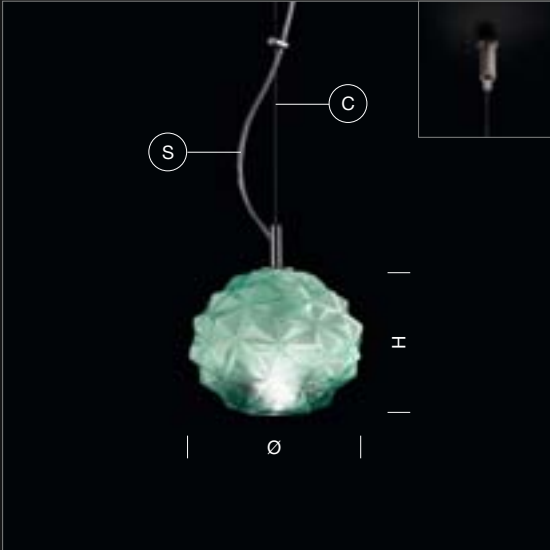

0202

Ø 20 - H 16 cm
C 180 cm
S 250 cm
E14 1 x 42W HSGS

Sospensione per composizioni multiple con supporto per cavo acciaio.
Fornita senza rosone.

Hanging light designed for multiple arrangements with support for steel flex.
Supplied without ceiling rose.

CE IP20