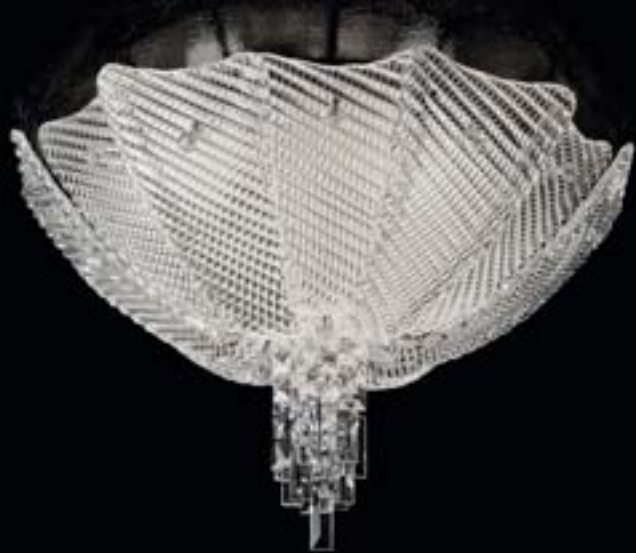

SUITE

Bellezza, eleganza, prestigio.
Beauty, elegance, quality.