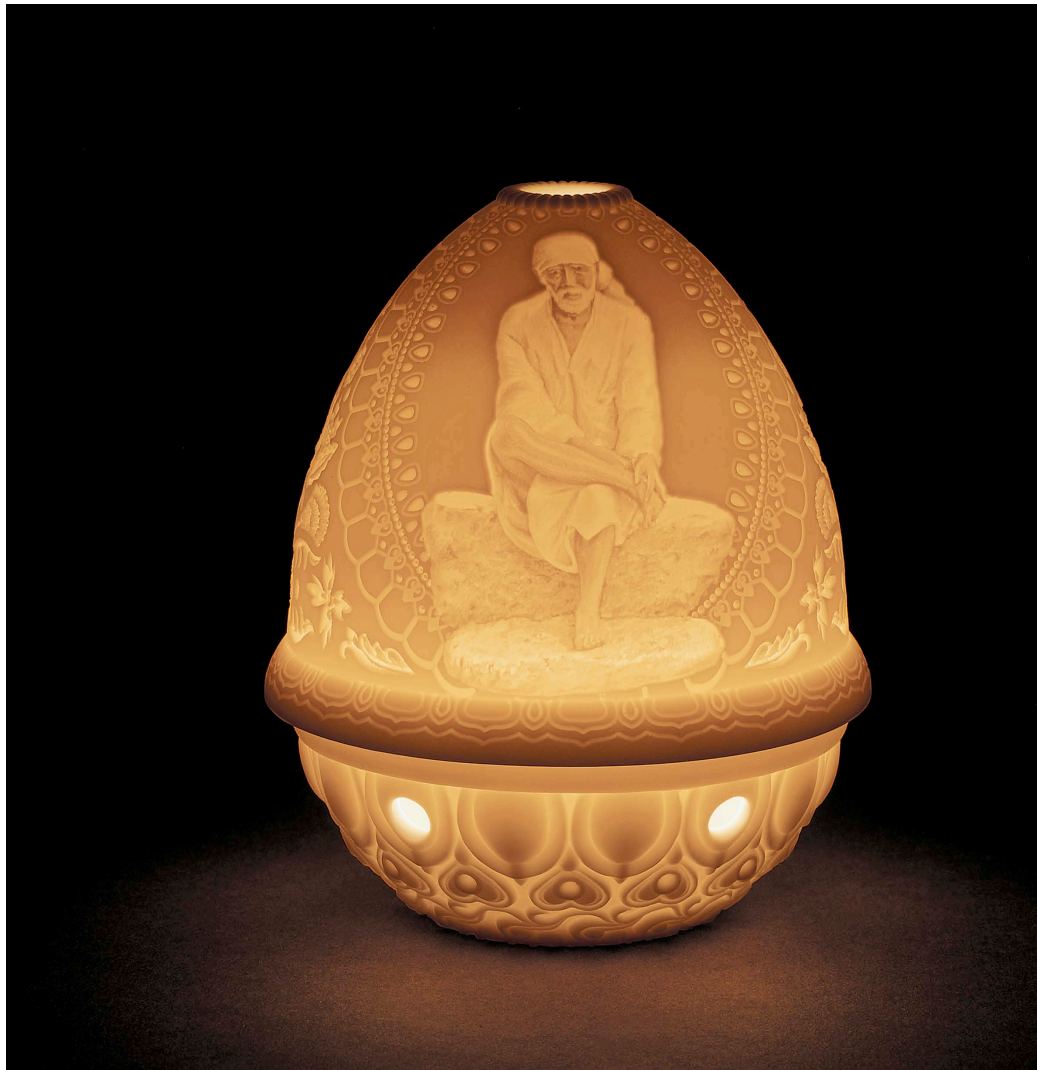

01017365

Litofanía Sai Baba
12 x Ø 9 cm

Lithophane Votive Light - Sai Baba
4 3/4" x Ø 3 1/2"