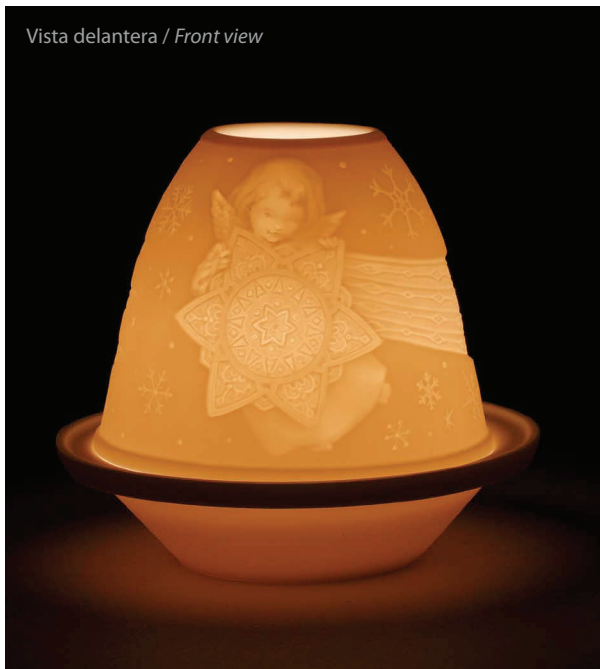

Vista delantera / Front view

01017341