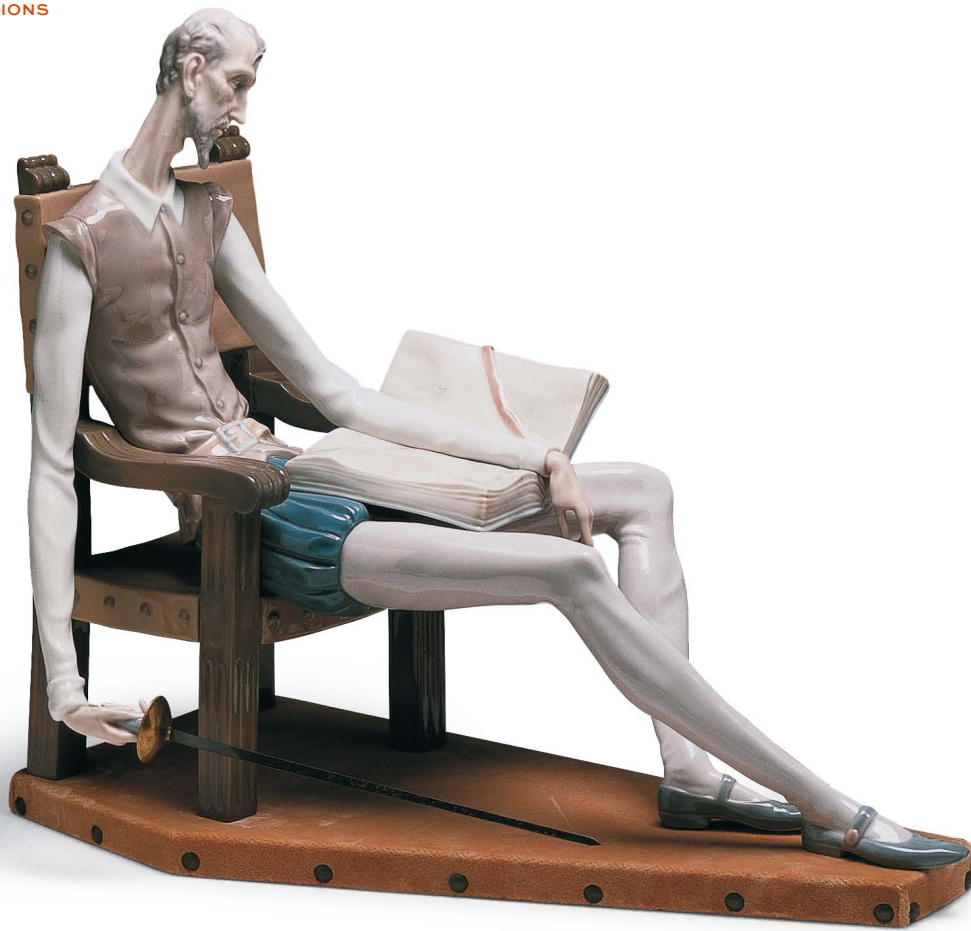

01001030

01005357

01004854

☞ **01001030**
Don Quijote
40 x 48 x 24 cm
Don Quixote
15 3/4" x 19" x 9 1/2"

01005357
Don Quijote declamando
23 x 14 x 14 cm
Oration
9" x 5 1/2" x 5 1/2"

01004854
Don Quijote erguido
30 x 10 x 10 cm
Quixote standing up
11 3/4" x 4" x 4"