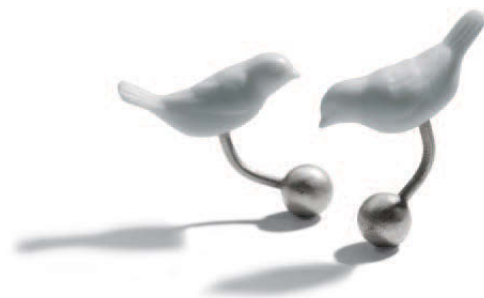

01010074

Gemelos Magic Forest (oro)
3 x 6 x 2 cm

Magic Forest cufflinks (gold plated)
1 1/4" x 2 1/4" x 3/4"

01010075

01010075

Gemelos Magic Forest (plata)
3 x 6 x 2 cm

Magic Forest cufflinks (silver)
1 1/4" x 2 1/4" x 3/4"