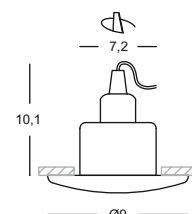

GLA092
GLA092N
GLA092C
LED GU10
7W 220/240V