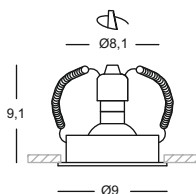

1 GFA430
m³ 0,001
lamp. 1xGU10
IP20
CLASSE ENER. D → A++

Lampadine utilizzabili e relative misure.
Bulbs and different heights.

GLA006
GU10
50W 220/240V

GLA090
GLA090N
GLA090C
LED GU10
4W 220/240V

GLA098
GLA098N
GLA098C
LED GU10
6W 220/240V