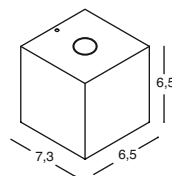

APPLIQUES

Struttura e finitura in alluminio.
Lampadine e trasformatore inclusi.

Aluminium structure.
Inclusive of bulbs and ballast.