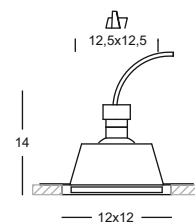

Plastlight.
 With glass.
 Bulbs not included.

GFA594
 m³ 0,004
 lamp. 1xGU10
 IP20
 CLASSE ENER. D → A++

Lampadine utilizzabili e relative misure.
 Bulbs and different heights.

GLA092
GLA092N
GLA092C
 LED GU10
 7W 220/240V