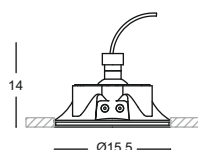

GFA610
m³ 0,006
lamp. 1xGU10
IP20
CLASSE ENER. D → A++

Lampadine utilizzabili e relative misure.
Bulbs and different heights.

GLA007
GU10
35W 220/240V

GLA090
GLA090N
GLA090C
LED GU10
4W 220/240V

GLA092
GLA092N
GLA092C
LED GU10
7W 220/240V