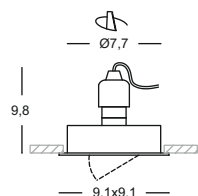

GLA092
GLA092N
GLA092C
LED GU10
7W 220/240V