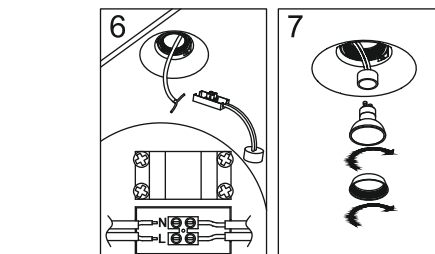

GFA610
m³ 0,006
lamp. 1xGU10
IP20
CLASSE ENER. D → A++

Lampadine utilizzabili e relative misure.
Bulbs and different heights.

GLA007
GU10
35W 220/240V

GLA090
GLA090N
GLA090C
LED GU10
4W 220/240V

GLA092
GLA092N
GLA092C
LED GU10
7W 220/240V