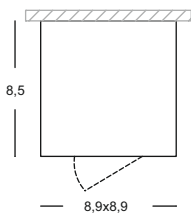

Montatura in alluminio. Lampadine non incluse.
Aluminium structure. Bulbs not included.

1 GFA281
m³ 0,001
lamp. 1xGU10
IP20 PLAFONE-SURFACE
CLASSE ENER. D → A++

Lampadine utilizzabili e relative misure.
Bulbs and different heights.

GLA006
GU10
50W 220/240V

GLA090
GLA090N
GLA090C
LED GU10
4W 220/240V

2 GFA280
m³ 0,001
lamp. 1xGU10
IP20 PLAFONE-SURFACE
CLASSE ENER. D → A++

Lampadine utilizzabili e relative misure.
Bulbs and different heights.

GLA006
GU10
50W 220/240V

GLA090
GLA090N
GLA090C
LED GU10
4W 220/240V