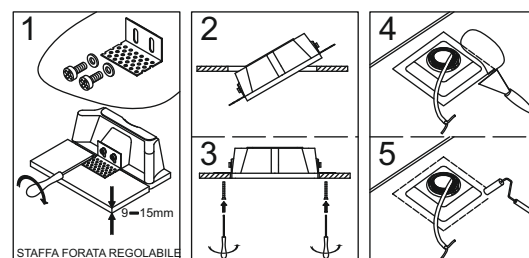

Faretti da incasso in gesso.
Lampadine non incluse.

Plastlight.
Bulbs not included.

GFA690
m³ 0,002
lamp. 1xGU10
IP20
CLASSE ENER. D → A++

Lampadine utilizzabili e relative misure.
Bulbs and different heights.

GLA007
GU10
35W 220/240V

GLA090
GLA090N
GLA090C
LED GU10
4W 220/240V

GLA098
GLA098N
GLA098C
LED GU10
6W 220/240V

GLA092
GLA092N
GLA092C
LED GU10
7W 220/240V