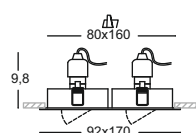

GLA092
GLA092N
GLA092C
LED GU10
7W 220/240V