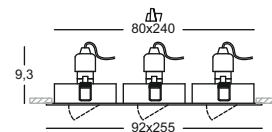

GLA092
GLA092N
GLA092C
LED GU10
7W 220/240V