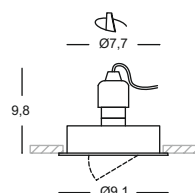

GLA092
GLA092N
GLA092C
LED GU10
7W 220/240V

1