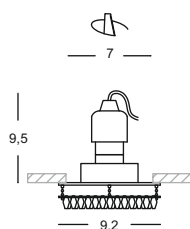

- 1 GFA100
- 2 GFA101
- 3 GFA102
- 4 GFA103
- 5 GFA104

m³ 0,001

lamp. 1xGU10

IP20

CLASSE ENER. D → A++

Lampadine utilizzabili e relative misure.

Bulbs and different heights.

GLA006
GU10
50W 220/240V

GLA090
GLA090N
GLA090C
LED GU10
4W 220/240V

GLA098
GLA098N
GLA098C
LED GU10
6W 220/240V

GLA092
GLA092N
GLA092C
LED GU10
7W 220/240V