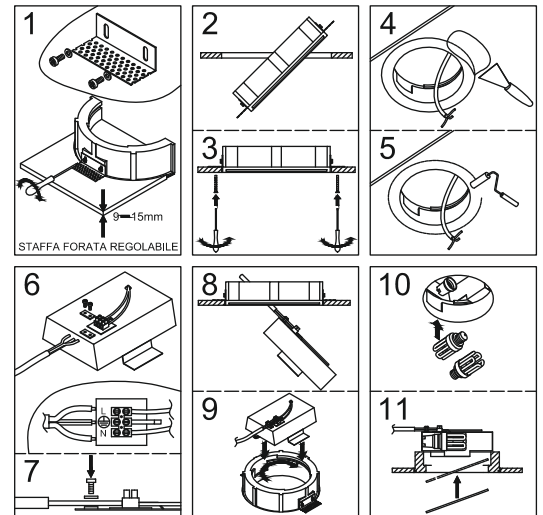

Faretti da incasso in gesso.
Lampadine incluse.

Plastlight.
Bulbs included.

GLA022
GLA022C
E27
25W 220/240V

1

2

1. 1 **GFA620** (luce fredda)
   GFA620C (luce calda)
   m³ 0,024
   lamp. 2xE27
   watt. 25W 220/240V
   IP20
   CLASSE ENER. E → A⁺⁺

1. 2 **GFA621** (luce fredda)
   GFA621C (luce calda)
   m³ 0,024
   lamp. 2xE27
   watt. 25W 220/240V
   IP20
   CLASSE ENER. E → A⁺⁺