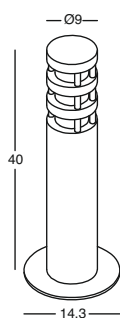

Aluminium structure. Finish in graphite or aluminium. Satined glass, polish finish. Bulbs not included.

1

2

1 GES013
 m³ 0,015
 lamp. 1xE27
IP54
 CLASSE ENER. E → A++

Lampadine utilizzabili.
 Bulbs.

GLA021
 GLA021C
 E27
 20W 220/240V