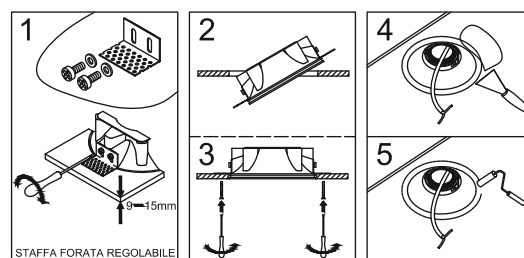

GFA610
m³ 0,006
lamp. 1xGU10
IP20
CLASSE ENER. D → A++

Lampadine utilizzabili e relative misure.
Bulbs and different heights.

GLA007
GU10
35W 220/240V

GLA090
GLA090N
GLA090C
LED GU10
4W 220/240V

GLA092
GLA092N
GLA092C
LED GU10
7W 220/240V