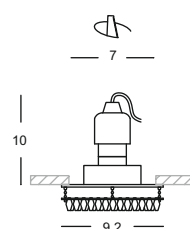

- 1 GFA100
- 2 GFA101
- 3 GFA102
- 4 GFA103
- 5 GFA104

m³ 0,001

lamp. 1xGU10

IP20

CLASSE ENER. D → A++

Lampadine utilizzabili e relative misure.

Bulbs and different heights.

GLA006
GU10
50W 220/240V

GLA090
GLA090N
GLA090C
LED GU10
4W 220/240V

GLA098
GLA098N
GLA098C
LED GU10
6W 220/240V

GLA092
GLA092N
GLA092C
LED GU10
7W 220/240V