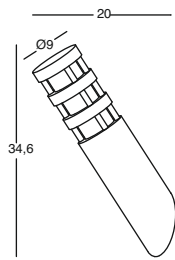

Aluminium structure. Finish in graphite.
 Satined glass polish finish.
 Bulbs not included.

1

2

3

1 GES020
 m³ 0,004
 lamp. 1xE27
IP54
 CLASSE ENER. E → A⁺⁺

Lampadine utilizzabili.
 Bulbs.

GLA021
 GLA021C
 E27
 20W 220/240V