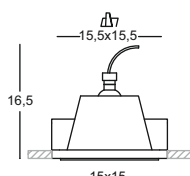

Faretti da incasso in gesso.
Lampadine non incluse.

Plastlight.
Bulbs not included.

GFA690
m³ 0,002
lamp. 1xGU10
IP20
CLASSE ENER. D → A++

Lampadine utilizzabili e relative misure.
Bulbs and different heights.

GLA007
GU10
35W 220/240V

GLA090
GLA090N
GLA090C
LED GU10
4W 220/240V

GLA098
GLA098N
GLA098C
LED GU10
6W 220/240V

GLA092
GLA092N
GLA092C
LED GU10
7W 220/240V