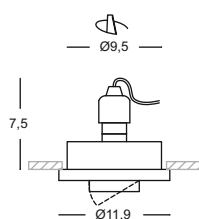

GFA050

m³ 0,001

lamp. 1xGU10

IP20

CLASSE ENER. D → A++

Lampadine utilizzabili e relative misure.

Bulbs and different heights.

GLA006
GU10
50W 220/240V

GLA090
GLA090N
GLA090C
LED GU10
4W 220/240V

GLA098
GLA098N
GLA098C
LED GU10
6W 220/240V