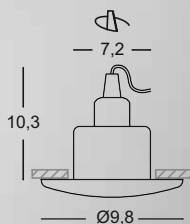

Struttura in metallo. Diffusore in vetro bianco, blu, rosa antico o cristallo trasparente. Lampadine non incluse.

Metal structure with clear crystal, antique rose, white or blue glass. Bulbs not included.

1

2

3

4

1. 1 GFA060
   - 2 GFA061
   - 3 GFA062
   - 4 GFA063
2. m³ 0,001
   lamp. 1xGU10
   IP20
   CLASSE ENER. D → A++

Lampadine utilizzabili e relative misure.
Bulbs and different heights.

GLA006
GU10
50W 220/240V

GLA090
GLA090N
GLA090C
LED GU10
4W 220/240V

GLA092
GLA092N
GLA092C
LED GU10
7W 220/240V

GLA098
GLA098N
GLA098C
LED GU10
6W 220/240V