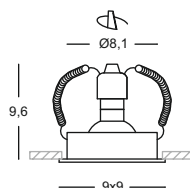

Struttura in alluminio.
Finitura in bianco.
Luce antiabbagliamento.
Lampadine non incluse.

Aluminium structure.
White finish.
Low-glare.
Bulbs not included.

1

2

1 GFA430
m³ 0,001
lamp. 1xGU10
IP20
CLASSE ENER. D → A++

Lampadine utilizzabili e relative misure.
Bulbs and different heights.

GLA006
GU10
50W 220/240V

GLA090
GLA090N
GLA090C
LED GU10
4W 220/240V

GLA098
GLA098N
GLA098C
LED GU10
6W 220/240V

2 GFA431
m³ 0,001
lamp. 1xGU10
IP20
CLASSE ENER. D → A++

Lampadine utilizzabili e relative misure.
Bulbs and different heights.

GLA006
GU10
50W 220/240V

GLA090
GLA090N
GLA090C
LED GU10
4W 220/240V

GLA098
GLA098N
GLA098C
LED GU10
6W 220/240V

GLA092
GLA092N
GLA092C
LED GU10
7W 220/240V

GLA092
GLA092N
GLA092C
LED GU10
7W 220/240V