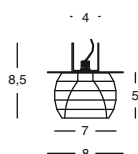

Struttura in metallo. Diffusore in cristallo.
Lampadina inclusa.
Trasformatore non in dotazione.

Metal structure with crystal glass.
Inclusive of bulb.
Not inclusive of ballast.

GFA270
m³ 0,001
lamp. 1xG4
IP20
CLASSE ENER. D

Lampadine utilizzabili e relative misure.
Bulbs and different heights.

GLA011
G4
20W 12V

GLAT03
cm 5,1 x 10,2 x 3
watt. 50W 230/12V
Trasformatore per max
2 lampadine G4 da 20W

GLAT04
cm 5,1 x 10,2 x 3
watt. 105W 230/12V
Trasformatore per max
5 lampadine G4 da 20W