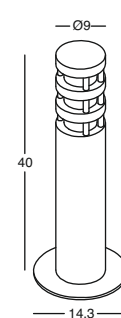

2 GES023
m³ 0,015
lamp. 1xE27
IP54
CLASSE ENER. E → A++

Lampadine utilizzabili.
Bulbs.

GLA021
GLA021C
E27
20W 220/240V