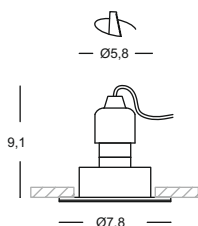

GFA130
m³ 0,001
lamp. 1xGU10
IP20
CLASSE ENER. D → A++

Lampadine utilizzabili e relative misure.
Bulbs and different heights.

GLA006
GU10
50W 220/240V

GLA090
GLA090N
GLA090C
LED GU10
4W 220/240V

GLA098
GLA098N
GLA098C
LED GU10
6W 220/240V