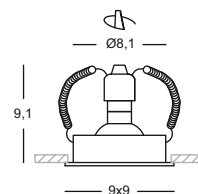

2 GFA431
m³ 0,001
lamp. 1xGU10
IP20
CLASSE ENER. D → A++

Lampadine utilizzabili e relative misure.
Bulbs and different heights.

GLA006
GU10
50W 220/240V

GLA090
GLA090N
GLA090C
LED GU10
4W 220/240V

GLA098
GLA098N
GLA098C
LED GU10
6W 220/240V