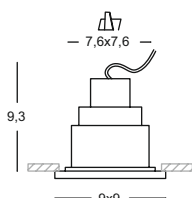

Struttura in alluminio, finitura bianca.
Diffusore in vetro satinato bianco.
Lampadine non incluse.

White aluminium structure.
White frosted glass diffuser.
Bulbs not included.

1 GFA520
m³ 0,002
lamp. 1xGU10
IP20
CLASSE ENER. D → A++

2 GFA521
m³ 0,002
lamp. 1xGU10
IP20
CLASSE ENER. D → A++

Lampadine utilizzabili e relative misure.
Bulbs and different heights.

Lampadine utilizzabili e relative misure.
Bulbs and different heights.

GLA006
GU10
50W 220/240V

GLA006
GU10
50W 220/240V

GLA090
GLA090N
GLA090C
LED GU10
4W 220/240V

GLA090
GLA090N
GLA090C
LED GU10
4W 220/240V

GLA092
GLA092N
GLA092C
LED GU10
7W 220/240V

GLA092
GLA092N
GLA092C
LED GU10
7W 220/240V

GLA098
GLA098N
GLA098C
LED GU10
6W 220/240V

GLA098
GLA098N
GLA098C
LED GU10
6W 220/240V