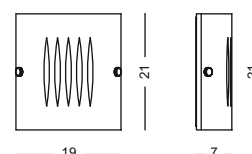

Montatura in metallo con particolari cromo.
Diffusore in vetro serigrafato bianco o ambra.
Lampadine non incluse.

Metal structure with chrome particulars.
Etched glass.
Bulbs not included.

- 1 **GAP140**
- 2 **GAP141**
  m³ 0,004
  lamp. 1xE27
  confezione 6 pezzi
  box 6 pieces
  CLASSE ENER. E → A⁺⁺

Lampadine utilizzabili.
Bulbs.