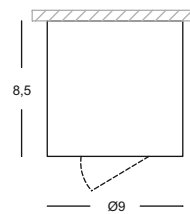

2 GFA280
m³ 0,001
lamp. 1xGU10
IP20 PLAFONE-SURFACE
CLASSE ENER. D → A++

Lampadine utilizzabili e relative misure.
Bulbs and different heights.

GLA006
GU10
50W 220/240V

GLA090
GLA090N
GLA090C
LED GU10
4W 220/240V