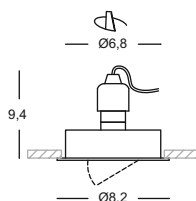

- 1 GFA120
- 2 GFA121
- m³ 0,001
- lamp. 1xGU10
- IP20
- CLASSE ENER. D → A⁺⁺

Lampadine utilizzabili e relative misure.
Bulbs and different heights.

GLA006
GU10
50W 220/240V

GLA090
GLA090N
GLA090C
LED GU10
4W 220/240V