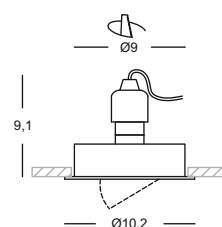

- 3 GFA001
- 4 GFA002
- 5 GFA003
  m³ 0,001
  lamp. 1xGU10
  IP20
  CLASSE ENER. D → A++

Lampadine utilizzabili e relative misure.
Bulbs and different heights.

GLA006
GU10
50W 220/240V

GLA090
GLA090N
GLA090C
LED GU10
4W 220/240V

GLA098
GLA098N
GLA098C
LED GU10
6W 220/240V