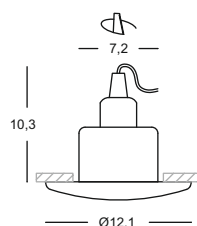

1 **GFA090**

2 **GFA091**

m³ 0,001

lamp. 1xGU10

IP20

CLASSE ENER. D → A++

Lampadine utilizzabili e relative misure.

Bulbs and different heights.

GLA006
GU10
50W 220/240V

GLA092
GLA092N
GLA092C
LED GU10
7W 220/240V

GLA090
GLA090N
GLA090C
LED GU10
4W 220/240V

GLA098
GLA098N
GLA098C
LED GU10
6W 220/240V