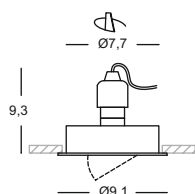

Struttura in alluminio.
Finitura in bianco o
alluminio spazzolato.
Lampadine non incluse.

Aluminium structure.
White or brushed
aluminium finish.
Bulbs not included.

- 1 GFA110
- 2 GFA112
- m³ 0,001
- lamp. 1xGU10
- IP20
- CLASSE ENER. D → A⁺⁺

Lampadine utilizzabili e relative misure.
Bulbs and different heights.

GLA006
GU10
50W 220/240V

GLA090
GLA090N
GLA090C
LED GU10
4W 220/240V

GLA098
GLA098N
GLA098C
LED GU10
6W 220/240V

GLA092
GLA092N
GLA092C
LED GU10
7W 220/240V

1

2