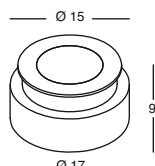

Struttura in alluminio.
Cover in acciaio inossidabile.
Diffusore in vetro trasparente temperato.
Calpestabile.
Lampadine non incluse.

Aluminium body. Stainless cover.
Tempered clear glass. Walkable.
Bulbs not included.

1 GES270
m³ 0,002
lamp. 1xGU10
IP67/65
CLASSE ENER. E → A++

Lampadine utilizzabili.
Bulbs.

GLA006
GU10
50W 220/240V

GLA090
GLA090N
GLA090C
LED GU10
4W 220/240V

GLA098
GLA098N
GLA098C
LED GU10
6W 220/240V

2 GES271
m³ 0,002
lamp. 1xGU10
IP67/65
CLASSE ENER. E → A++

Lampadine utilizzabili.
Bulbs.

GLA006
GU10
50 W 220/240V

GLA090
GLA090N
GLA090C
LED GU10
4W 220/240V

GLA098
GLA098N
GLA098C
LED GU10
6W 220/240V

3 GES260
m³ 0,003
lamp. 1xGX53
IP67/65
CLASSE ENER. B → A++

Lampadine utilizzabili.
Bulbs.

GLA040
GLA040C
Gx53
9W 220/240V

GLA091
GLA091N
GLA091C
LED Gx53
8W 220/240V

4 GES261
m³ 0,003
lamp. 1xGX53
IP67/65
CLASSE ENER. B → A++

Lampadine utilizzabili.
Bulbs.

GLA040
GLA040C
Gx53
9W 220/240V

GLA091
GLA091N
GLA091C
LED Gx53
8W 220/240V