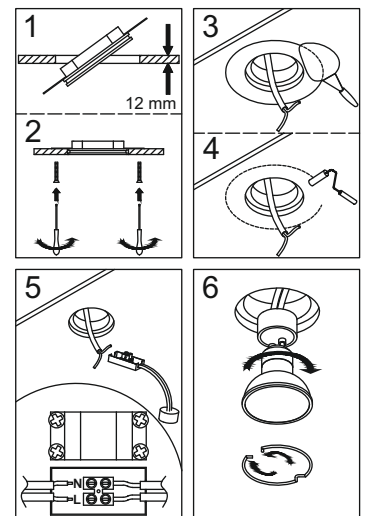

GLA007
GU10
35W 220/240V

GLA090
GLA090N
GLA090C
LED GU10
4W 220/240V

GLA098
GLA098N
GLA098C
LED GU10
6W 220/240V

GLA092
GLA092N
GLA092C
LED GU10
7W 220/240V

Lampadine utilizzabili e relative misure.
Bulbs and different heights.