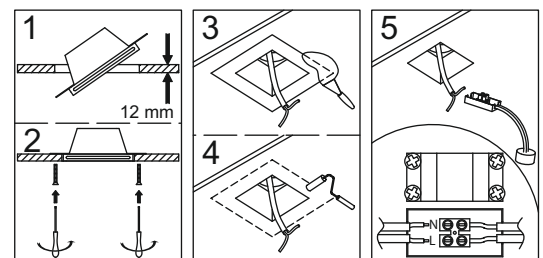

Plastlight.
 With glass.
 Bulbs not included.

GFA594
 m³ 0,004
 lamp. 1xGU10
 IP20
 CLASSE ENER. D → A++

Lampadine utilizzabili e relative misure.
 Bulbs and different heights.

GLA092
GLA092N
GLA092C
 LED GU10
 7W 220/240V