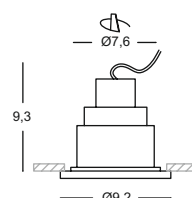

Struttura in alluminio, finitura bianca.
Diffusore in vetro satinato bianco.
Lampadine non incluse.

White aluminium structure.
White frosted glass diffuser.
Bulbs not included.

1 GFA520
m³ 0,002
lamp. 1xGU10
IP20
CLASSE ENER. D → A++

2 GFA521
m³ 0,002
lamp. 1xGU10
IP20
CLASSE ENER. D → A++

Lampadine utilizzabili e relative misure.
Bulbs and different heights.

Lampadine utilizzabili e relative misure.
Bulbs and different heights.

GLA006
GU10
50W 220/240V

GLA006
GU10
50W 220/240V

GLA090
GLA090N
GLA090C
LED GU10
4W 220/240V

GLA090
GLA090N
GLA090C
LED GU10
4W 220/240V

GLA092
GLA092N
GLA092C
LED GU10
7W 220/240V

GLA092
GLA092N
GLA092C
LED GU10
7W 220/240V

GLA098
GLA098N
GLA098C
LED GU10
6W 220/240V

GLA098
GLA098N
GLA098C
LED GU10
6W 220/240V