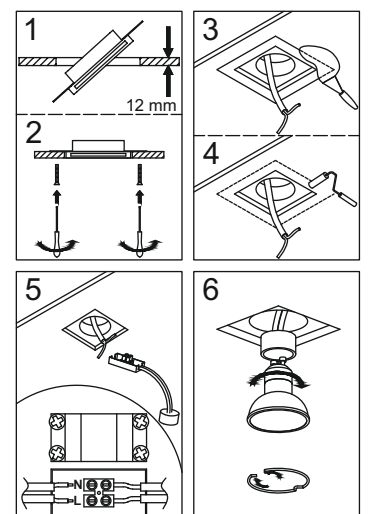

Lampadine utilizzabili e relative misure.
Bulbs and different heights.

GLA007
GU10
35W 220/240V

GLA090
GLA090N
GLA090C
LED GU10
4W 220/240V

GLA098
GLA098N
GLA098C
LED GU10
6W 220/240V

2 GFA591
m³ 0,0025
lamp. 1xGU10
IP20
CLASSE ENER. D → A⁺⁺

GLA092
GLA092N
GLA092C
LED GU10
7W 220/240V