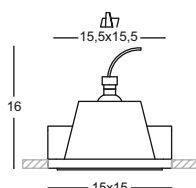

GFA690
m³ 0,002
lamp. 1xGU10
IP20
CLASSE ENER. D → A++

Lampadine utilizzabili e relative misure.
Bulbs and different heights.

GLA007
GU10
35W 220/240V

GLA090
GLA090N
GLA090C
LED GU10
4W 220/240V

GLA098
GLA098N
GLA098C
LED GU10
6W 220/240V