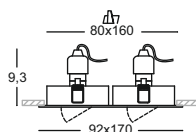

Lampadine utilizzabili e relative misure.
 Bulbs and different heights.

GLA006
 GU10
 50W 220/240V

GLA090
GLA090N
GLA090C
 LED GU10
 4W 220/240V

GLA098
GLA098N
GLA098C
 LED GU10
 6W 220/240V

GLA006
 GU10
 50W 220/240V