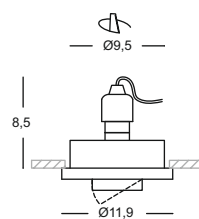

GLA092
GLA092N
GLA092C
LED GU10
7W 220/240V