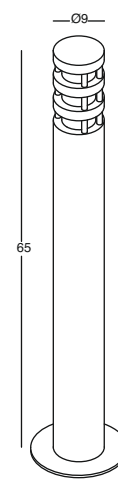

3 GES012
m³ 0,017
lamp. 1xE27
IP54
CLASSE ENER. E → A⁺⁺

Lampadine utilizzabili.
Bulbs.

GLA021
GLA021C
E27
20W 220/240V