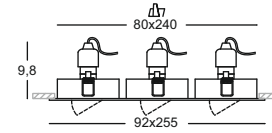

3

4

3 GFA116
4 GFA114
m³ 0,001
lamp. 2xGU10
IP20
CLASSE ENER. D → A++

Lampadine utilizzabili e relative misure.
Bulbs and different heights.

GLA006
GU10
50W 220/240V

GLA090
GLA090N
GLA090C
LED GU10
4W 220/240V

GLA098
GLA098N
GLA098C
LED GU10
6W 220/240V

GLA006
GU10
50W 220/240V

GLA090
GLA090N
GLA090C
LED GU10
4W 220/240V

GLA098
GLA098N
GLA098C
LED GU10
6W 220/240V

GLA092
GLA092N
GLA092C
LED GU10
7W 220/240V

GLA092
GLA092N
GLA092C
LED GU10
7W 220/240V