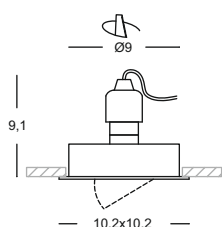

- 1 GFA004
- 2 GFA005
  m³ 0,001
  lamp. 1xGU10
  IP20
  CLASSE ENER. D → A++

Lampadine utilizzabili e relative misure.
Bulbs and different heights.

GLA006
GU10
50W 220/240V

GLA090
GLA090N
GLA090C
LED GU10
4W 220/240V

GLA098
GLA098N
GLA098C
LED GU10
6W 220/240V