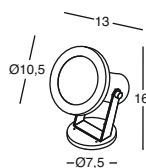

Struttura in acciaio inossidabile.
Diffusore in vetro trasparente.
Lampadine non incluse.

Stainless steel structure.
Clear glass.
Bulbs not included.

1

1 GES110
m³ 0,002
lamp. 1xGU10
IP65
CLASSE ENER. E → A++

Lampadine utilizzabili.
Bulbs.

GLA006
GU10
50W 220/240V

GLA090
GLA090N
GLA090C
LED GU10
4W 220/240V

GLA098
GLA098N
GLA098C
LED GU10
6W 220/240V