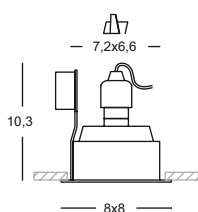

2

- 1 GFA490
- 2 GFA491
- m³ 0,001
- lamp. 1xGU10
- IP20
- CLASSE ENER. D → A⁺⁺

Lampadine utilizzabili e relative misure.
Bulbs and different heights.

GLA006
GU10
50W 220/240V

GLA090
GLA090N
GLA090C
LED GU10
4W 220/240V

GLA098
GLA098N
GLA098C
LED GU10
6W 220/240V