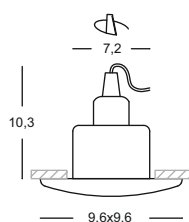

3 **GFA080**

m³ 0,001

lamp. 1xGU10

IP20

CLASSE ENER. D → A++

Lampadine utilizzabili e relative misure.

Bulbs and different heights.

GLA006
GU10
50W 220/240V

GLA090
GLA090N
GLA090C
LED GU10
4W 220/240V

GLA092
GLA092N
GLA092C
LED GU10
7W 220/240V

GLA098
GLA098N
GLA098C
LED GU10
6W 220/240V