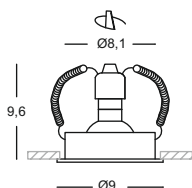

GLA092
GLA092N
GLA092C
LED GU10
7W 220/240V