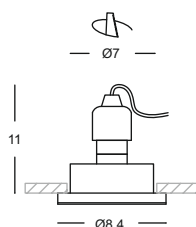

Faretto in metallo, finitura cromo, nichel spazzolato, bianco o brunito. Possono essere installati in bagno. Lampadine non incluse.

Chrome, brushed nickel, antique brass or white metal structure. For bathroom. Bulbs not included.

1. 1 GFA370
   - 2 GFA371
   - 3 GFA372
   - 4 GFA373
2. m³ 0,001
   lamp. 1xGU10
   IP65
   CLASSE ENER. D → A++

Lampadine utilizzabili e relative misure.
Bulbs and different heights.

GLA006
GU10
50W 220/240V

GLA090
GLA090N
GLA090C
LED GU10
4W 220/240V

GLA098
GLA098N
GLA098C
LED GU10
6W 220/240V

1

2

3

4