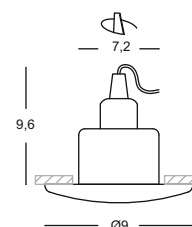

4 **GFA070**

m³ 0,001

lamp. 1xGU10

IP20

CLASSE ENER. D → A++

Lampadine utilizzabili e relative misure.

Bulbs and different heights.

GLA007
GU10
50W 220/240V

GLA090
GLA090N
GLA090C
LED GU10
4W 220/240V

GLA098
GLA098N
GLA098C
LED GU10
6W 220/240V