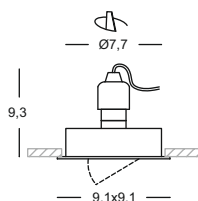

Struttura in alluminio.
Finitura in bianco o
alluminio spazzolato.
Lampadine non incluse.

Aluminium structure.
White or brushed
aluminium finish.
Bulbs not included.

- 1 GFA111
- 2 GFA113
- m³ 0,001
- lamp. 1xGU10
- IP20
- CLASSE ENER. D → A⁺⁺

1

2

Lampadine utilizzabili e relative misure.
Bulbs and different heights.

GLA006
GU10
50W 220/240V

GLA090
GLA090N
GLA090C
LED GU10
4W 220/240V

GLA098
GLA098N
GLA098C
LED GU10
6W 220/240V

GLA092
GLA092N
GLA092C
LED GU10
7W 220/240V