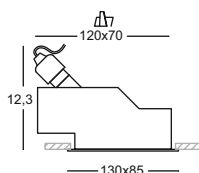

GLA092
GLA092N
GLA092C
LED GU10
7W 220/240V