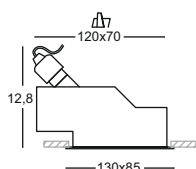

Struttura in metallo.
Finitura in bianco o in grigio.
Lampadine non incluse.

Metal structure.
White or grey finish.
Bulbs not included.

- 1 GFA500
- 2 GFA501
- m³ 0,001
- lamp. 1xGU10
- IP20
- CLASSE ENER. D → A++

Lampadine utilizzabili e relative misure.
Bulbs and different heights.

1

2

GLA006
GU10
50W 220/240V

GLA090
GLA090N
GLA090C
LED GU10
4W 220/240V

GLA098
GLA098N
GLA098C
LED GU10
6W 220/240V

GLA092
GLA092N
GLA092C
LED GU10
7W 220/240V