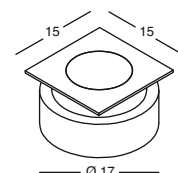

Struttura in alluminio.
Cover in acciaio inossidabile.
Diffusore in vetro trasparente temperato.
Calpestabile.
Lampadine non incluse.

Aluminium body. Stainless cover.
Tempered clear glass. Walkable.
Bulbs not included.

1 GES270
m³ 0,002
lamp. 1xGU10
IP67/65
CLASSE ENER. E → A++

Lampadine utilizzabili.
Bulbs.

GLA006
GU10
50W 220/240V

GLA090
GLA090N
GLA090C
LED GU10
4W 220/240V

GLA098
GLA098N
GLA098C
LED GU10
6W 220/240V

2 GES271
m³ 0,002
lamp. 1xGU10
IP67/65
CLASSE ENER. E → A++

Lampadine utilizzabili.
Bulbs.

GLA006
GU10
50 W 220/240V

GLA090
GLA090N
GLA090C
LED GU10
4W 220/240V

GLA098
GLA098N
GLA098C
LED GU10
6W 220/240V

3 GES260
m³ 0,003
lamp. 1xGX53
IP67/65
CLASSE ENER. B → A++

Lampadine utilizzabili.
Bulbs.

GLA040
GLA040C
Gx53
9W 220/240V

GLA091
GLA091N
GLA091C
LED Gx53
8W 220/240V

4 GES261
m³ 0,003
lamp. 1xGX53
IP67/65
CLASSE ENER. B → A++

Lampadine utilizzabili.
Bulbs.

GLA040
GLA040C
Gx53
9W 220/240V

GLA091
GLA091N
GLA091C
LED Gx53
8W 220/240V