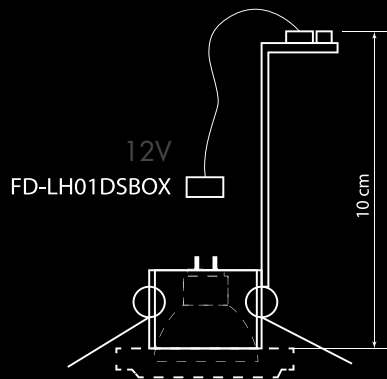

ELECTRONIC TRANSFORMER

FD - TRAF01

Dimmable electronic transformer for
halogen and led lamps

SPRING

FD - MB1

Spring with dents to hold the lamps in
same finish as the spotlight

LAMPHOLDERS

FD-LH01
12 V

FD-LH02GU10
230 V

FD-LH01DS
12 V

FD-LH01DSBOX
12 V

INSTALLATION SCHEMES

Diameter of embedding  70 mm

LAMPHOLDERS WITH SAFETY DISTANCER

LAMPHOLDERS WITHOUT SAFETY DISTANCER

(*) Depending on model selected