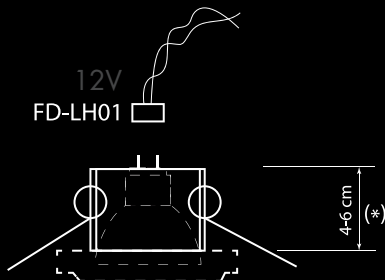

FD-LH02GU10
230 V

FD-LH01DS
12 V

FD-LH01DSBOX
12 V

INSTALLATION SCHEMES

Diameter of embedding  70 mm

LAMPHOLDERS WITH SAFETY DISTANCER

LAMPHOLDERS WITHOUT SAFETY DISTANCER

(*) Depending on model selected