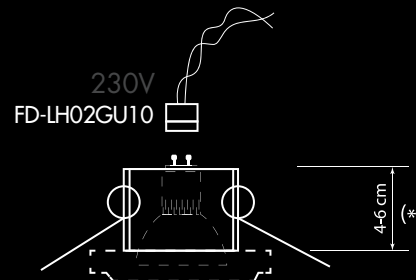

FD-LH02GU10
230 V

FD-LH01DS
12 V

FD-LH01DSBOX
12 V

INSTALLATION SCHEMES

Diameter of embedding  70 mm

LAMPHOLDERS WITH SAFETY DISTANCER

LAMPHOLDERS WITHOUT SAFETY DISTANCER

(*) Depending on model selected