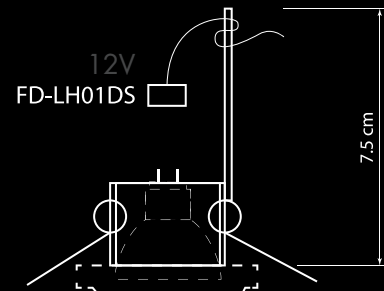

FD-LH02GU10
230 V

FD-LH01DS
12 V

FD-LH01DSBOX
12 V

INSTALLATION SCHEMES

Diameter of embedding  70 mm

LAMPHOLDERS WITH SAFETY DISTANCER

LAMPHOLDERS WITHOUT SAFETY DISTANCER

(*) Depending on model selected