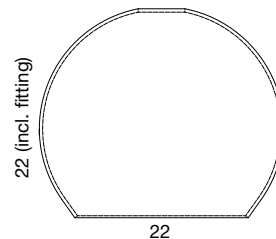

MATERIALS: Mouthblown glass shade, E27 metal fitting and ceiling rose.

INSTALLATION: Woven textile cord 3x0,75mm². Cord length 200cm

CLASS: Insulation Class O **ILLUMINANCE:** 60 Lux **CE**

Gold dots
on gold
LA101346