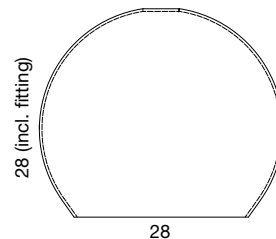

ROWAN PENDANT LAMP Ø28cm

MATERIALS: Mouthblown glass shade, E27 metal fitting and ceiling rose.

INSTALLATION: Woven textile cord 3x0,75mm². Cord length 200cm

CLASS: Insulation Class O **ILLUMINANCE:** 60 Lux **€**

Gold dots
on gold
LA101347

Photo
coming

Photo
coming