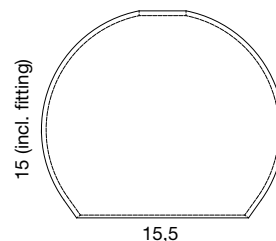

ROWAN PENDANT LAMP Ø15,5cm

MATERIALS: Mouthblown glass shade, E14 metal fitting and ceiling rose.

INSTALLATION: Woven textile cord 3x0,75mm². Cord length 200cm

CLASS: Insulation Class O **ILLUMINANCE:** 60 Lux **€**