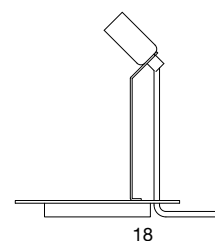

Brass
DI101691