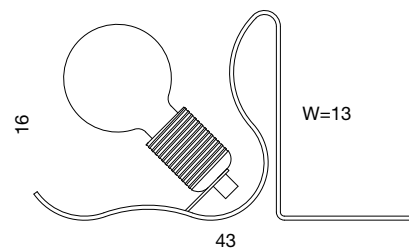

LEAN ON ME TABLE LAMP

MATERIALS: E27 metal table lamp in brass or silver finish

INSTALLATION: Woven textile cord 3x0,75mm². Cord length 200cm. On/Off floor switch

CLASS: Insulation Class O **ILLUMINANCE:** 60 Lux C€

Brass
LA101103