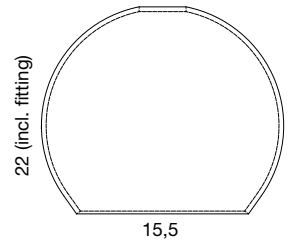

Bright coral
LA101750

Forest green
LA101752

Olive
LA101759

Photo coming

Rust
LA101763

ROWAN WALL LAMP Ø15,5cm

MATERIALS: Mouthblown glass shade, E14 metal fitting and ceiling rose.
INSTALLATION: Wall fittings, no loose wire
CLASS: Insulation Class O **ILLUMINANCE:** 60 Lux **CE**