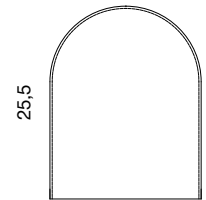

Clyde
Ø9cm h=17,5cm
LA101241

Julian
L=8cm W=13cm
h=16cm
LA101281

Dot
Ø10cm h=17cm
LA101732

Harry
Ø10cm h=19cm
LA101733

GLASS CARAFE LAMPSHADES

SUIT E14 LIGHT FITTINGS
FITTINGS NOT INCLUDED

WIRES AND FITTINGS - E14

18

Brass
DI101689

Silver
DI101690

GLOW IN A DOME, GLASS DOME Ø20cm

MATERIALS: Mouth-blown glass dome

Base and dome sold separately

25,5

20