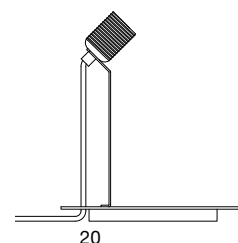

Olive
DO101358

Chestnut brown
DO101359

Smokey grey
DO101360

SPEAK UP! METAL BASE Ø20cm

MATERIALS: E27 metal base in brass or silver finish

INSTALLATION: Woven textile cord 3x0,75mm². Cord length 200cm. On/Off floor switch

CLASS: Insulation Class O **ILLUMINANCE:** 60 Lux **CE**

Base and dome sold separately

Brass
DI101693

Silver
DI101694

GLOW IN A DOME, GLASS DOME Ø15,5cm

MATERIALS: Mouth-blown glass dome

Base and dome sold separately