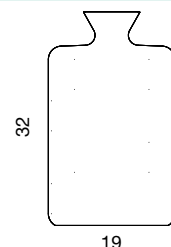

PILLAR PENDANT LAMP

MATERIALS: Mouthblown glass shade, E27 metal fitting and ceiling rose.

INSTALLATION: Woven textile cord 3x0,75mm². Cord length 200cm

CLASS: Insulation Class O **ILLUMINANCE:** 60 Lux **CE**

Gold dots on gold
LA101296

Photo coming

Photo coming

Photo coming

Photo coming