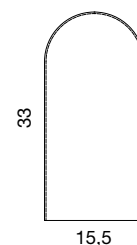

Clear
DO101349